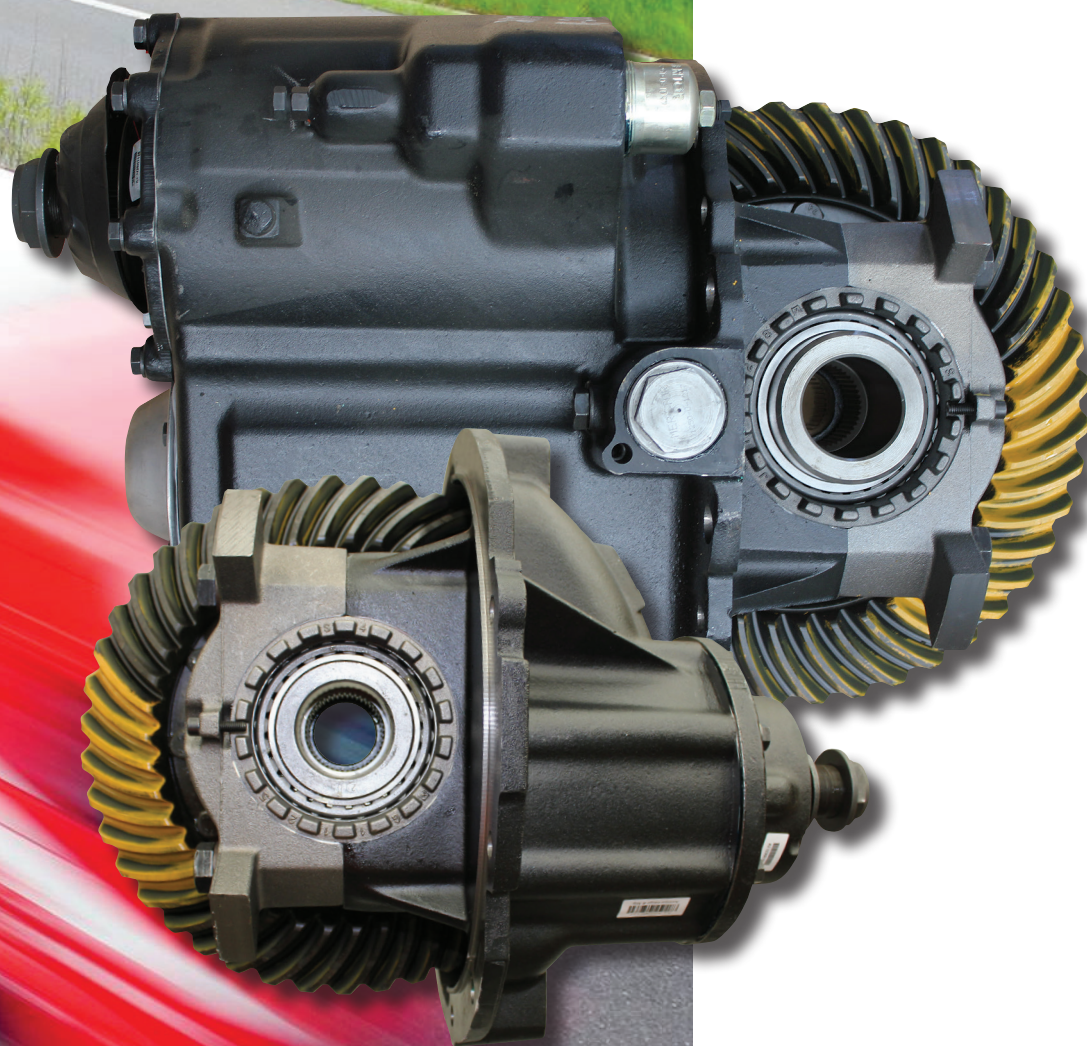

MERITOR® GENUINE NEW CARRIERS (DRIVE HEADS)

MERITOR
RUN WITH THE BULL

 IDEAS DRIVING RESULTS

PRODUCT RANGE

Series	Part Numbers		Ratios
	Front	Rear	
140/145	RP20145 RPL20145	RR20145 RRL20145	3.07, 3.21, 3.42, 3.58, 3.73, 3.90, 4.11, 4.33, 4.63, 4.88, 5.29, 5.86, 6.14, 6.43, 6.83, 7.17
150/155	A53200A2055 A53200K2039	A33200Z2054 A43200G2035	2.43, 2.57, 2.83, 3.09, 3.40, 3.78, 4.13, 4.50, 5.14
160	MP23160 MPL23160	MR23160 MRL23160	3.21, 3.42, 3.58, 3.73, 3.91, 4.10, 4.30, 4.56, 4.89, 5.38, 5.63, 6.14, 6.83, 7.17
180/185	RP26185	RR26185 RRL26185	3.73, 3.91, 4.10, 4.30, 4.56, 4.89, 5.38, 6.14, 6.83, 7.17
380	A763200M1833	A363200M1833	5.52, 6.07, 6.37, 6.75, 7.24, 7.96, 9.14, 10.12, 10.62

FEATURES AND BENEFITS

- Genuine new, manufactured 100% brand new Meritor components in an OE factory
- Each unit comes with the latest of design updates
- Genuine quality, genuine peace of mind
- 12 month/unlimited km warranty
- Lower downtime - higher return on investment
- Convenient availability of ANY ratio to suit your application