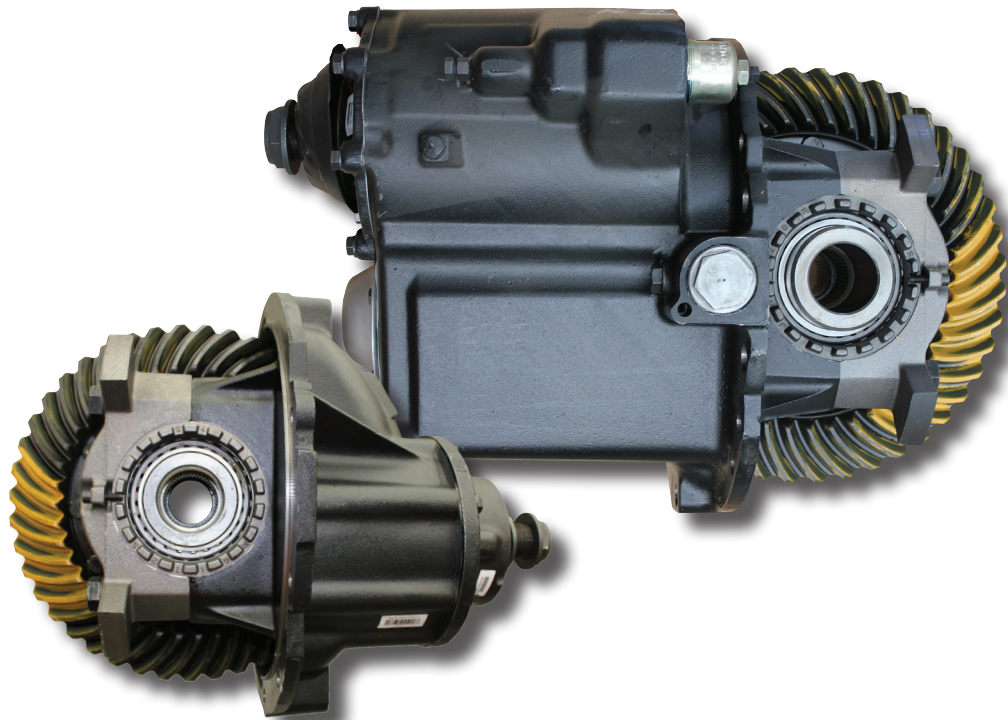

MERITOR® GENUINE NEW CARRIERS (DRIVE HEADS)

MERITOR
RUN WITH THE BULL

 IDEAS DRIVING RESULTS

PRODUCT RANGE

Series	Part Numbers		Ratios
	Front	Rear	
140/145	RP20145 RPL20145	RR20145 RRL20145	3.07, 3.21, 3.42, 3.58, 3.73, 3.90, 4.11, 4.33, 4.63, 4.88, 5.29, 5.86, 6.14, 6.43, 6.83, 7.17
150/155	A53200A2055 A53200K2039	A33200Z2054 A43200G2035	2.43, 2.57, 2.83, 3.09, 3.40, 3.78, 4.13, 4.50, 5.14
160	MP23160 MPL23160	MR23160 MRL23160	3.21, 3.42, 3.58, 3.73, 3.91, 4.10, 4.30, 4.56, 4.89, 5.38, 5.63, 6.14, 6.83, 7.17
180/185	RP26185	RR26185 RRL26185	3.73, 3.91, 4.10, 4.30, 4.56, 4.89, 5.38, 6.14, 6.83, 7.17
380	A763200M1833	A363200M1833	5.52, 6.07, 6.37, 6.75, 7.24, 7.96, 9.14, 10.12, 10.62

FEATURES AND BENEFITS

- Genuine new, manufactured 100% brand new Meritor components in an OE factory
- Each unit comes with the latest of design updates
- Genuine quality, genuine peace of mind
- 12 month/unlimited km warranty
- Lower downtime - higher return on investment
- Convenient availability of ANY ratio to suit your application